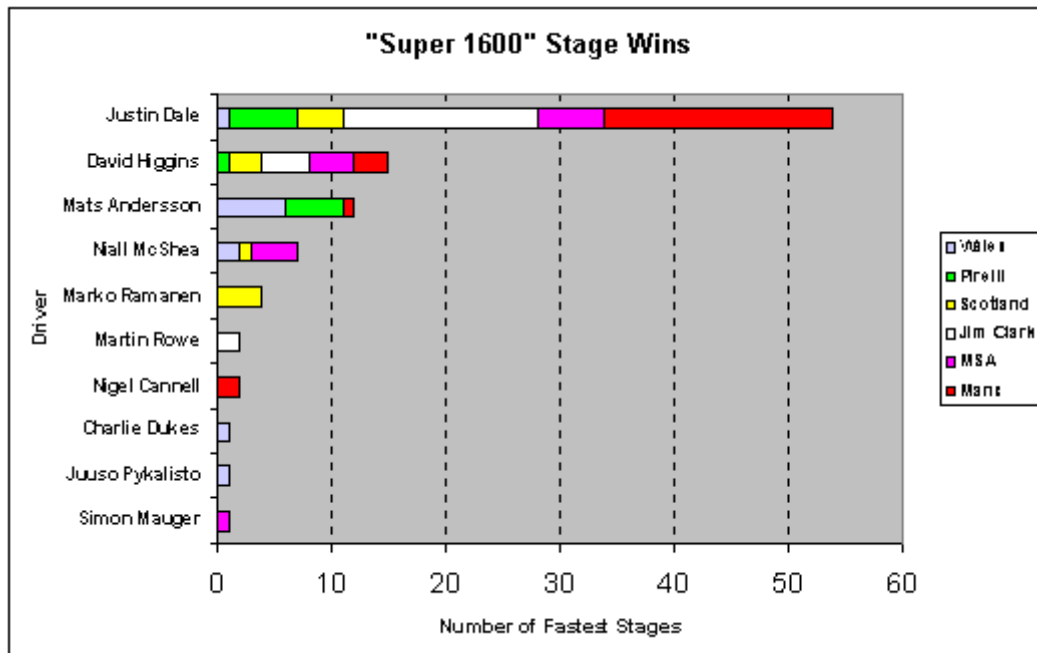

email: justin@justindale.com

web: www.justindale.com