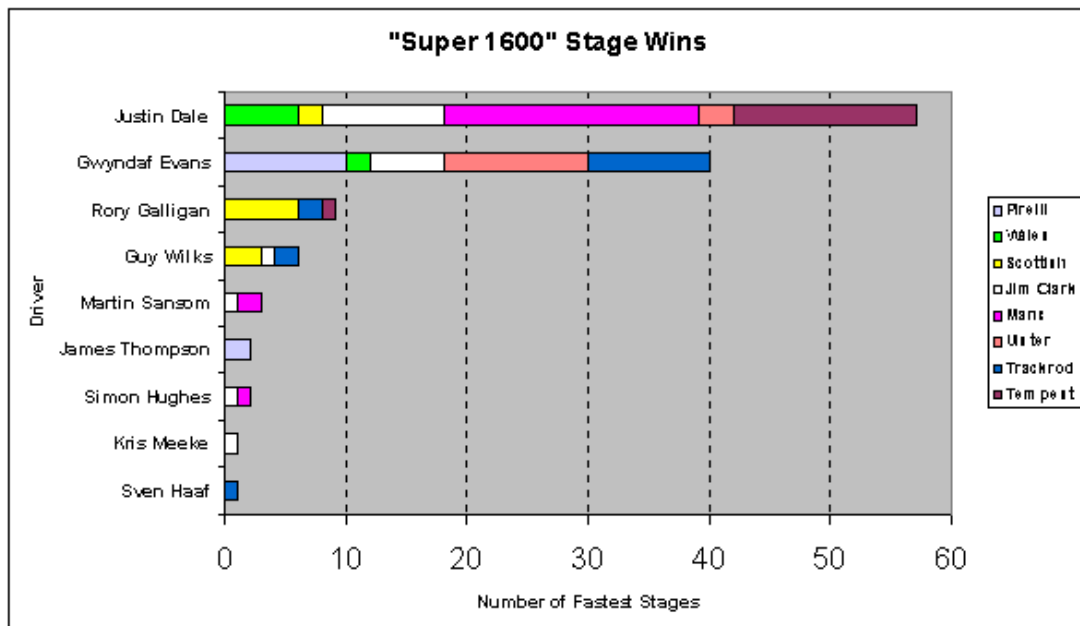

**Justin DALE**  
**Rally Driver**  
 (Professional since 1996)

**Consistently the fastest "Super 1600" driver in Britain**

The number of fastest stage times is one of the best measures for determining both a driver's speed and reliability. During the time he was competing in "Super 1600" in the premier British Championship, *Justin Dale* proved beyond doubt he is Britain's top Super 1600 driver.

**2002 British Rally Championship**

During a year spent developing a new car for British conditions, Justin still set more fastest stages than former British Champion *Gwynndaf Evans* and Junior WRC regulars *Guy Wilks* and *Kris Meeke*.

## 2001 Formula Rally Championship

More fastest stage times than current Production WRC champion *Martin Rowe*, Ford WRC works driver *Francois Duval*.