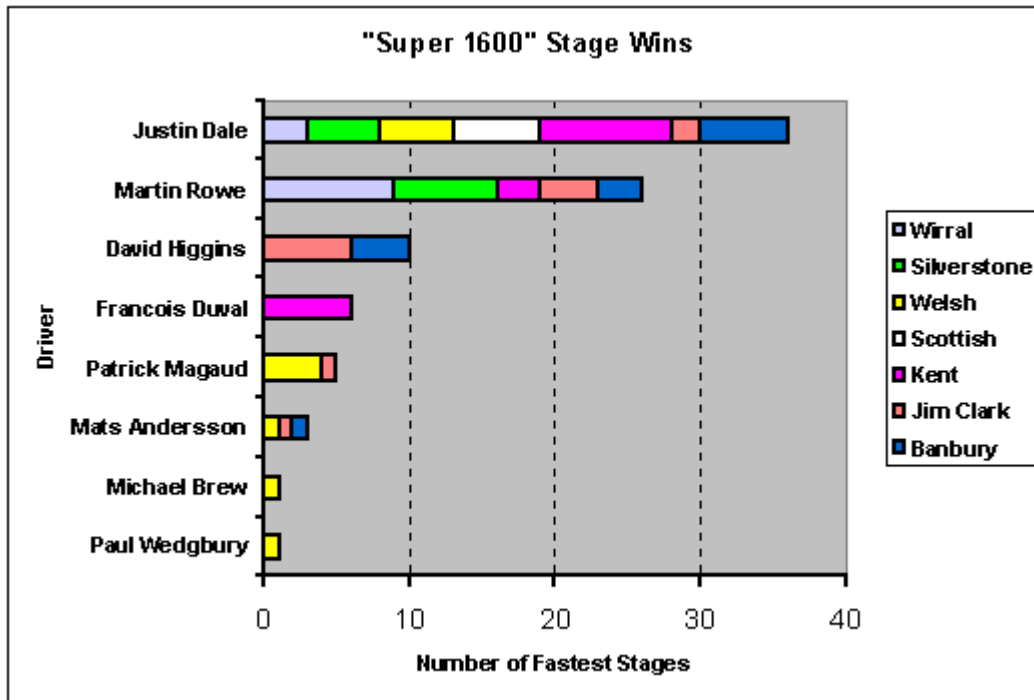

**Justin DALE**  
**Rally Driver**  
 (Professional since 1996)

**Consistently the fastest "Super 1600" driver in Britain**

The number of fastest stage times is one of the best measures for determining both a driver's speed and reliability. During the time he was competing in "Super 1600" in the premier British Championship, *Justin Dale* proved beyond doubt he is Britain's top Super 1600 driver.

**2002 British Rally Championship**

During a year spent developing a new car for British conditions, Justin still set more fastest stages than former British Champion *Gwynndaf Evans* and Junior WRC regulars *Guy Wilks* and *Kris Meeke*.

## 2001 Formula Rally Championship

More fastest stage times than current Production WRC champion *Martin Rowe*, Ford WRC works driver *Francois Duval*.

## 2000 British Rally Championship

More fastest stage times than two-times American SCCA Pro-rally champion *David Higgins* and Production WRC regulars *Martin Rowe* and *Niall McShea*.

email: [justin@justindale.com](mailto:justin@justindale.com)